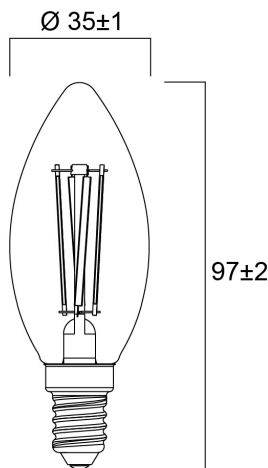

### Dimensions (mm)

## Physical data

Nominal Product Length (mm)	97
Nominal Product Diameter (mm)	35
Weight (kg)	0.021

## Packaging

Product EAN number	5410288294827
Packaging single length / height (cm)	11.0
Packaging single width (cm)	4.5
Packaging single depth (cm)	4.5
DUN14 (inner)	15410288294824
Units per outer package	6
Packaging outer length / height (cm)	14.3
Packaging outer width (cm)	9.7
Packaging outer depth (cm)	12.0