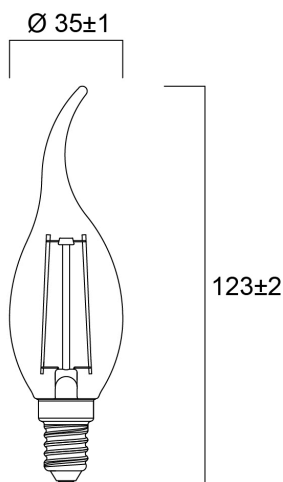

ToLEDo RT Candle BT V5 CL 250LM 827 E14 SL

Item No: 0029485

SYLVANIA

Perfect for decorative and general lighting applications and creates a warm ambience similar to traditional lamps. The versatile ToLEDo Retro Candle Bent-tip range is the ideal replacement for halogen and incandescent lamps and perfect for chandeliers and decorative applications. Same look, size and functionality as incandescent lamps. Omni-directional light distribution. Gives same sparkling light effect as the incandescent lamp. Dimensionally identical to incandescent lamps - fits all fixtures. Environment-friendly - no mercury and lower CO2 emissions.

Technical Assets

Dimensions (mm)

Photometrics

ToLEDo RT Candle BT V5 CL 250LM 827 E14 SL

Item No: 0029485

SYLVANIA

General data

Product name	ToLEDo RT Candle BT V5 CL 250LM 827 E14 SL
Technology	LED
Watt (Rated) (W)	2.5
Cap/Base	E14
Fixture rating	Open
General application	Hospitality, Residential & Consumer
Operating temperature range (°C)	-20°C...+40°C
Performance ambient temperature Tq (°C)	25
ETIM Class	EC001959
E-number FI	4740935
Warranty	3 years

Lifetime data

Lifespan L70 B50	15000
Average life (Nominal) (h)	15000
Average life (Rated) (h)	15000

Physical data

Nominal Product Length (mm)	123
Nominal Product Diameter (mm)	35
Weight (kg)	0.021

ToLEDo RT Candle BT V5 CL 250LM 827 E14 SL

Item No: 0029485

Packaging

Product EAN number	5410288294858
Packaging single length / height (cm)	11.0
Packaging single width (cm)	4.5
Packaging single depth (cm)	4.5
DUN14 (inner)	15410288294855
Units per outer package	6
Packaging outer length / height (cm)	14.3
Packaging outer width (cm)	9.7
Packaging outer depth (cm)	12.0