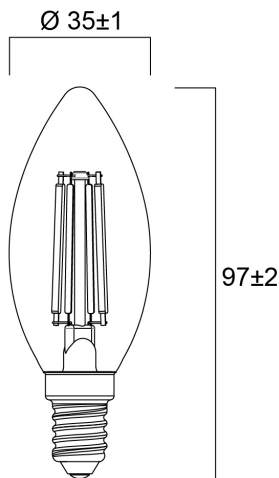

ToLEDo RT Candle TW V5 CL 250LM 827 E14 SL

Item No: 0029486

SYLVANIA

Perfect for decorative and general lighting applications and creates a warm ambience similar to traditional lamps. The versatile ToLEDo Retro Candle range is the ideal replacement for halogen and incandescent lamps and perfect for chandeliers and decorative applications. Same look, size and functionality as incandescent lamps. Omni-directional light distribution. Gives same sparkling light effect as the incandescent lamp. Dimensionally identical to incandescent lamps - fits all fixtures. Environment-friendly - no mercury and lower CO2 emissions.

Technical Assets

Dimensions (mm)

Photometrics

ToLEDo RT Candle TW V5 CL 250LM 827 E14 SL

Item No: 0029486

SYLVANIA

General data

Product name	ToLEDo RT Candle TW V5 CL 250LM 827 E14 SL
Technology	LED
Watt (Rated) (W)	2.5
Cap/Base	E14
Fixture rating	Open
General application	Hospitality, Residential & Consumer
Operating temperature range (°C)	-20°C...+40°C
Performance ambient temperature Tq (°C)	25
ETIM Class	EC001959
E-number FI	4740936
Warranty	3 years

Lifetime data

Lifespan L70 B50	15000
Average life (Nominal) (h)	15000
Average life (Rated) (h)	15000

Physical data

Nominal Product Length (mm)	97
Nominal Product Diameter (mm)	35
Weight (kg)	0.021

ToLEDo RT Candle TW V5 CL 250LM 827 E14 SL

Item No: 0029486

Packaging

Product EAN number	5410288294865
Packaging single length / height (cm)	11.0
Packaging single width (cm)	4.5
Packaging single depth (cm)	4.5
DUN14 (inner)	15410288294862
Units per outer package	6
Packaging outer length / height (cm)	14.3
Packaging outer width (cm)	9.7
Packaging outer depth (cm)	12.0