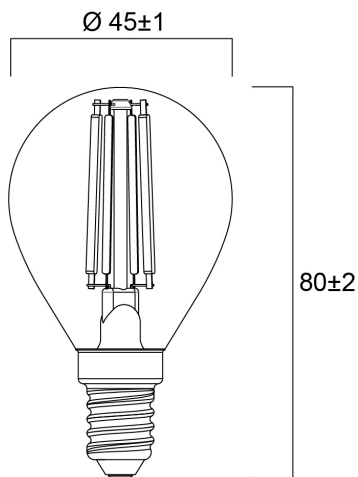

ToLEDo RT Ball V5 ST DIM 470LM 827 E14 SL

Item No: 0029492

SYLVANIA

Perfect for decorative and general lighting applications and creates a warm ambience similar to traditional lamps. The versatile ToLEDo Retro ball range is the ideal replacement for halogen and incandescent lamps and perfect for chandeliers and decorative applications. Same look, size and functionality as incandescent lamps. Omni-directional light distribution. Gives same sparkling light effect as the incandescent lamp. Dimensionally identical to incandescent lamps - fits all fixtures. Environment-friendly - no mercury and lower CO2 emissions. Dimmable with approved dimmers.

Technical Assets

Dimensions (mm)

Photometrics

ToLEDo RT Ball V5 ST DIM 470LM 827 E14 SL

Item No: 0029492

SYLVANIA

General data

Product name	ToLEDo RT Ball V5 ST DIM 470LM 827 E14 SL
Technology	LED
Watt (Rated) (W)	4.5
Cap/Base	E14
Fixture rating	Open
General application	Hospitality, Residential & Consumer
Operating temperature range (°C)	-10°C...+45°C
Performance ambient temperature Tq (°C)	25
ETIM Class	EC001959
E-number FI	4740941
Warranty	3 years

Lifetime data

Lifespan L70 B50	15000
Average life (Nominal) (h)	15000
Average life (Rated) (h)	15000

Physical data

Nominal Product Length (mm)	80
Nominal Product Diameter (mm)	45
Weight (kg)	0.045

ToLEDo RT Ball V5 ST DIM 470LM 827 E14 SL

Item No: 0029492

Packaging

Product EAN number	5410288294926
Packaging single length / height (cm)	9.5
Packaging single width (cm)	5.0
Packaging single depth (cm)	5.0
DUN14 (inner)	15410288294923
Units per outer package	6
Packaging outer length / height (cm)	15.8
Packaging outer width (cm)	10.7
Packaging outer depth (cm)	10.5