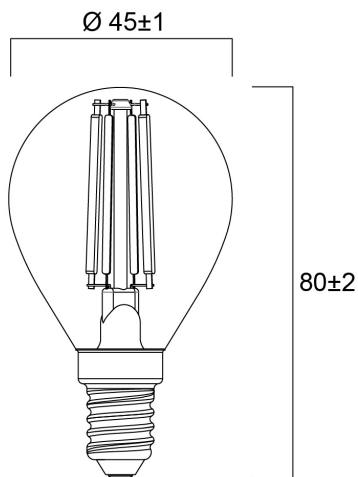

ToLEDo RT Ball V5 ST DIM 470LM 840 E14 SL

Item No: 0029494

SYLVANIA

Perfect for decorative and general lighting applications and creates a warm ambience similar to traditional lamps. The versatile ToLEDo Retro ball range is the ideal replacement for halogen and incandescent lamps and perfect for chandeliers and decorative applications. Same look, size and functionality as incandescent lamps. Omni-directional light distribution. Gives same sparkling light effect as the incandescent lamp. Dimensionally identical to incandescent lamps - fits all fixtures. Environment-friendly - no mercury and lower CO2 emissions. Dimmable with approved dimmers.

Technical Assets

Dimensions (mm)

Photometrics

ToLEDo RT Ball V5 ST DIM 470LM 840 E14 SL

Item No: 0029494

SYLVANIA

General data

Product name	ToLEDo RT Ball V5 ST DIM 470LM 840 E14 SL
Technology	LED
Watt (Rated) (W)	4.5
Cap/Base	E14
Fixture rating	Open
General application	Hospitality, Residential & Consumer
Operating temperature range (°C)	-10°C...+45°C
Performance ambient temperature Tq (°C)	25
ETIM Class	EC001959
E-number FI	4740943
Warranty	3 years

Lifetime data

Lifespan L70 B50	15000
Average life (Nominal) (h)	15000
Average life (Rated) (h)	15000

Physical data

Nominal Product Length (mm)	80
Nominal Product Diameter (mm)	45
Weight (kg)	0.045

ToLEDo RT Ball V5 ST DIM 470LM 840 E14 SL

Item No: 0029494

Packaging

Product EAN number	5410288294940
Packaging single length / height (cm)	9.5
Packaging single width (cm)	5.0
Packaging single depth (cm)	5.0
DUN14 (inner)	15410288294947
Units per outer package	6
Packaging outer length / height (cm)	15.8
Packaging outer width (cm)	10.7
Packaging outer depth (cm)	10.5