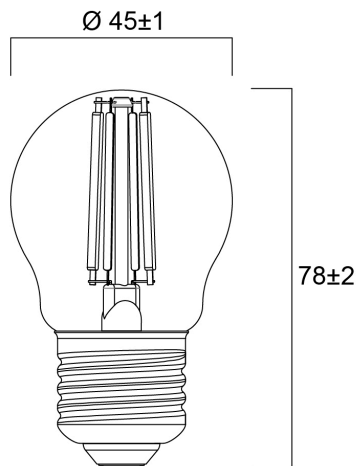

ToLEDo RT Ball V5 ST DIM 470LM 840 E27 SL

Item No: 0029495

SYLVANIA

Perfect for decorative and general lighting applications and creates a warm ambience similar to traditional lamps. The versatile ToLEDo Retro ball range is the ideal replacement for halogen and incandescent lamps and perfect for chandeliers and decorative applications. Same look, size and functionality as incandescent lamps. Omni-directional light distribution. Gives same sparkling light effect as the incandescent lamp. Dimensionally identical to incandescent lamps - fits all fixtures. Environment-friendly - no mercury and lower CO2 emissions. Dimmable with approved dimmers.

Technical Assets

Dimensions (mm)

Photometrics

ToLEDo RT Ball V5 ST DIM 470LM 840 E27 SL

Item No: 0029495

SYLVANIA

General data

Product name	ToLEDo RT Ball V5 ST DIM 470LM 840 E27 SL
Technology	LED
Watt (Rated) (W)	4.5
Cap/Base	E27
Fixture rating	Open
General application	Hospitality, Residential & Consumer
Operating temperature range (°C)	-10°C...+45°C
Performance ambient temperature Tq (°C)	25
ETIM Class	EC001959
E-number FI	4740944
Warranty	3 years

Lifetime data

Lifespan L70 B50	15000
Average life (Nominal) (h)	15000
Average life (Rated) (h)	15000

Physical data

Nominal Product Length (mm)	78
Nominal Product Diameter (mm)	45
Weight (kg)	0.045

ToLEDo RT Ball V5 ST DIM 470LM 840 E27 SL

Item No: 0029495

SYLVANIA

Packaging

Product EAN number	5410288294957
Packaging single length / height (cm)	9.5
Packaging single width (cm)	5.0
Packaging single depth (cm)	5.0
DUN14 (inner)	15410288294954
Units per outer package	6
Packaging outer length / height (cm)	15.8
Packaging outer width (cm)	10.7
Packaging outer depth (cm)	10.5