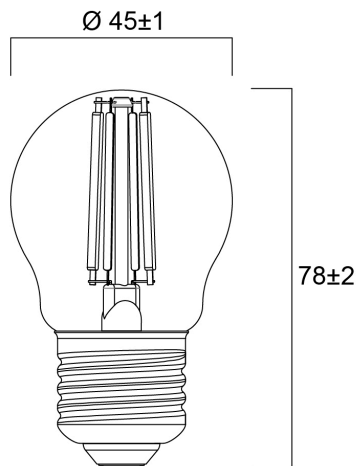

ToLEDo RT Ball V5 ST DIM 470LM 865 E27 SL

Item No: 0029497

SYLVANIA

Perfect for decorative and general lighting applications and creates a warm ambience similar to traditional lamps. The versatile ToLEDo Retro ball range is the ideal replacement for halogen and incandescent lamps and perfect for chandeliers and decorative applications. Same look, size and functionality as incandescent lamps. Omni-directional light distribution. Gives same sparkling light effect as the incandescent lamp. Dimensionally identical to incandescent lamps - fits all fixtures. Environment-friendly - no mercury and lower CO2 emissions. Dimmable with approved dimmers.

Technical Assets

Dimensions (mm)

Photometrics

ToLEDo RT Ball V5 ST DIM 470LM 865 E27 SL

Item No: 0029497

SYLVANIA

General data

Product name	ToLEDo RT Ball V5 ST DIM 470LM 865 E27 SL
Technology	LED
Watt (Rated) (W)	4.5
Cap/Base	E27
Fixture rating	Open
General application	Hospitality, Residential & Consumer
Operating temperature range (°C)	-10°C...+45°C
Performance ambient temperature Tq (°C)	25
ETIM Class	EC001959
E-number FI	4740946
Warranty	3 years

Lifetime data

Lifespan L70 B50	15000
Average life (Nominal) (h)	15000
Average life (Rated) (h)	15000

Physical data

Nominal Product Length (mm)	78
Nominal Product Diameter (mm)	45
Weight (kg)	0.045

ToLEDo RT Ball V5 ST DIM 470LM 865 E27 SL

Item No: 0029497

Packaging

Product EAN number	5410288294971
Packaging single length / height (cm)	9.5
Packaging single width (cm)	5.0
Packaging single depth (cm)	5.0
DUN14 (inner)	15410288294978
Units per outer package	6
Packaging outer length / height (cm)	15.8
Packaging outer width (cm)	10.7
Packaging outer depth (cm)	10.5