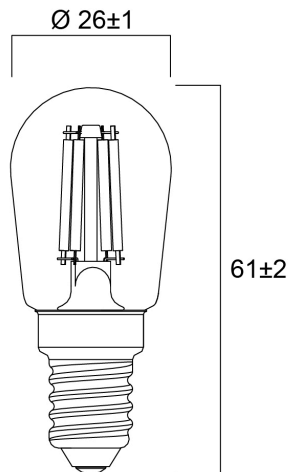

Technical Assets

Dimensions (mm)

Photometrics

ToLEDo RT PYGMY V5 CL 250LM 827 E14 SL

Item No: 0029540

SYLVANIA

General data

Product name	ToLEDo RT PYGMY V5 CL 250LM 827 E14 SL
Technology	LED
Watt (Rated) (W)	2.5
Cap/Base	E14
Fixture rating	Open
General application	Hospitality, Residential & Consumer
Operating temperature range (°C)	-20°C...+40°C
Performance ambient temperature Tq (°C)	25
ETIM Class	EC001959
E-number FI	4740957
Warranty	3 years

Lifetime data

Lifespan L70 B50	15000
Average life (Nominal) (h)	15000
Average life (Rated) (h)	15000

Physical data

Nominal Product Length (mm)	61
Nominal Product Diameter (mm)	26
Weight (kg)	0.015

ToLEDo RT PYGMY V5 CL 250LM 827 E14 SL

Item No: 0029540

Packaging

Product EAN number	5410288295404
Packaging single length / height (cm)	9.5
Packaging single width (cm)	5.0
Packaging single depth (cm)	5.0
DUN14 (inner)	15410288295401
Units per outer package	6
Packaging outer length / height (cm)	15.8
Packaging outer width (cm)	10.7
Packaging outer depth (cm)	10.5