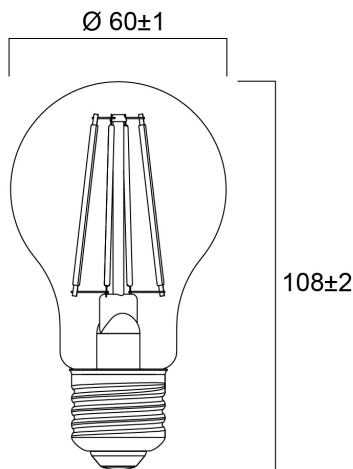

ToLEDo RT GLS CL 806LM 827 E27 SL4

Item No: 0029549

SYLVANIA

Perfect for decorative and general lighting applications and creates a warm ambiance similar to traditional lamps
Same look, size and functionality as incandescent lamps Omni-directional light distribution Suitable replacement for incandescent and halogen lamps Gives same sparkling light effect as incandescent lamp Dimensionally identical to incandescent lamps - fits all fixtures Environment friendly - no mercury and lower CO2 emissions

Technical Assets

Dimensions (mm)

Photometrics

ToLEDo RT GLS CL 806LM 827 E27 SL4

Item No: 0029549

SYLVANIA

General data

Product name	ToLEDo RT GLS CL 806LM 827 E27 SL4
Technology	LED
Watt (Rated) (W)	7
Cap/Base	E27
Fixture rating	Open
General application	Residential & Consumer
Operating temperature range (°C)	-20°C...+40°C
Performance ambient temperature Tq (°C)	25
ETIM Class	EC001959
Warranty	2 years

Item No: 0029549

Packaging

Product EAN number	5410288295497
Packaging single length / height (cm)	12.0
Packaging single width (cm)	6.6
Packaging single depth (cm)	25.7
DUN14 (inner)	15410288295494
Units per outer package	6
Packaging outer length / height (cm)	13.0
Packaging outer width (cm)	40.7
Packaging outer depth (cm)	26.2