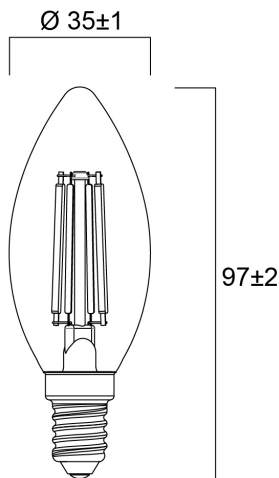

ToLEDo RT Candle CL 470LM 827 E14 SL4

Item No: 0029551

SYLVANIA

Perfect for decorative and general lighting applications and creates a warm ambiance similar to traditional lamps Same look, size and functionality as incandescent lamps Omni-directional light distribution 12,000 hours average rated life Suitable replacement for incandescent and halogen lamps Gives same sparkling light effect as incandescent lamp Dimensionally identical to incandescent lamps - fits all fixtures Environment friendly - no mercury and lower CO2 emissions

Technical Assets

Dimensions (mm)

Photometrics

ToLEDo RT Candle CL 470LM 827 E14 SL4

Item No: 0029551

SYLVANIA

General data

Product name	ToLEDo RT Candle CL 470LM 827 E14 SL4
Technology	LED
Watt (Rated) (W)	4.5
Lamp shape	Candle
Cap/Base	E14
Lamp finish	Clear
Fixture rating	Open
General application	Residential & Consumer
Operating temperature range (°C)	-20°C...+40°C
Performance ambient temperature Tq (°C)	25
Virtual assistant compatibility	N/A
ETIM Class	EC001959
Warranty	2 years

Lifetime data

Lifespan L70 B50	15000
Average life (Nominal) (h)	15000
Average life (Rated) (h)	15000

Physical data

IP rating	IP20
Nominal Product Length (mm)	97
Nominal Product Diameter (mm)	35
Weight (kg)	0.084

ToLEDo RT Candle CL 470LM 827 E14 SL4

Item No: 0029551

Packaging

Product EAN number	5410288295510
Packaging single length / height (cm)	11.0
Packaging single width (cm)	15.7
Packaging single depth (cm)	3.9
DUN14 (inner)	15410288295517
Units per outer package	6
Packaging outer length / height (cm)	12.0
Packaging outer width (cm)	24.5
Packaging outer depth (cm)	16.2