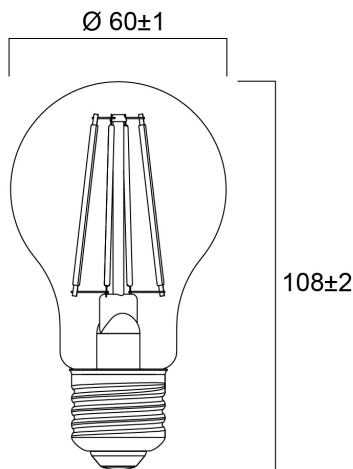

ToLEDo RT GLS ST 806LM 840 E27 SL4

Item No: 0029554

SYLVANIA

Perfect for decorative and general lighting applications and creates a warm ambiance similar to traditional lamps
Same look, size and functionality as incandescent lamps
Omni-directional light distribution
Suitable replacement for incandescent and halogen lamps
Gives same sparkling light effect as incandescent lamp
Dimensionally identical to incandescent lamps - fits all fixtures
Environment friendly - no mercury and lower CO2 emissions

Technical Assets

Dimensions (mm)

Photometrics

ToLEDo RT GLS ST 806LM 840 E27 SL4

Item No: 0029554

SYLVANIA

General data

Product name	ToLEDo RT GLS ST 806LM 840 E27 SL4
Technology	LED
Watt (Rated) (W)	7
Cap/Base	E27
Fixture rating	Open
General application	Hospitality, Residential & Consumer
Operating temperature range (°C)	-20°C...+40°C
Performance ambient temperature Tq (°C)	25
ETIM Class	EC001959
Warranty	2 years

Item No: 0029554

SYLVANIA

Packaging

Product EAN number	5410288295541
Packaging single length / height (cm)	12.0
Packaging single width (cm)	6.6
Packaging single depth (cm)	25.7
DUN14 (inner)	15410288295548
Units per outer package	6
Packaging outer length / height (cm)	13.0
Packaging outer width (cm)	40.7
Packaging outer depth (cm)	26.2