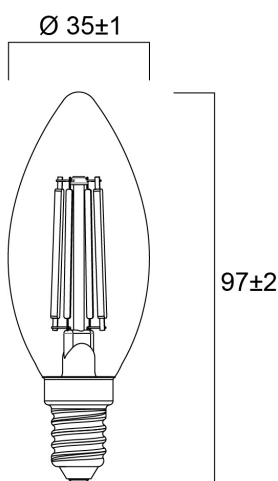

ToLEDo RT Candle CL 470LM 840 E14 SL4

Item No: 0029555

SYLVANIA

Perfect for decorative and general lighting applications and creates a warm ambiance similar to traditional lamps
Same look, size and functionality as incandescent lamps
Omni-directional light distribution
12,000 hours average rated life
Suitable replacement for incandescent and halogen lamps
Gives same sparkling light effect as incandescent lamp
Dimensionally identical to incandescent lamps - fits all fixtures
Environment friendly - no mercury and lower CO2 emissions

Technical Assets

Dimensions (mm)

Photometrics

ToLEDo RT Candle CL 470LM 840 E14 SL4

Item No: 0029555

SYLVANIA

General data

Product name	ToLEDo RT Candle CL 470LM 840 E14 SL4
Technology	LED
Watt (Rated) (W)	4.5
Cap/Base	E14
Fixture rating	Open
General application	Residential & Consumer
Operating temperature range (°C)	-20°C...+40°C
Performance ambient temperature Tq (°C)	25
ETIM Class	EC001959
Warranty	2 years

Lifetime data

Lifespan L70 B50	15000
Average life (Nominal) (h)	15000
Average life (Rated) (h)	15000

Physical data

Nominal Product Length (mm)	97
Nominal Product Diameter (mm)	35
Weight (kg)	0.084

ToLEDo RT Candle CL 470LM 840 E14 SL4

Item No: 0029555

Packaging

Product EAN number	5410288295558
Packaging single length / height (cm)	11.0
Packaging single width (cm)	15.7
Packaging single depth (cm)	3.9
DUN14 (inner)	15410288295555
Units per outer package	6
Packaging outer length / height (cm)	12.0
Packaging outer width (cm)	24.5
Packaging outer depth (cm)	16.2