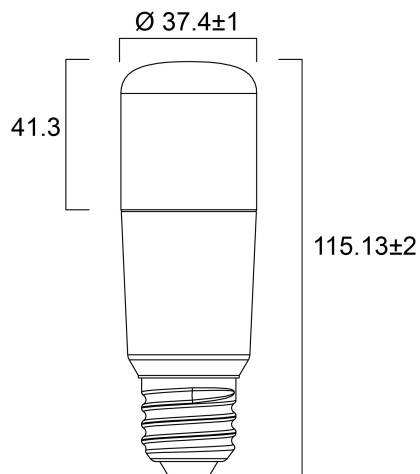

# ToLEDo Stick V4 500LM 840 E27 SL

Item No: 0029559

**SYLVANIA**

A bright, all-around lighting solution for living rooms, wall lights, ceiling lights, compact and decorative luminaires. Quick and easy replacement of compact fluorescent, halogen or incandescent lamp. 15,000H average rated life. 85% energy savings compared to incandescent. Last 50% longer and consume 45% less energy compared to compact fluorescent integrated lamps. Omni-directional light distribution. Non-dimmable.

### Dimensions (mm)

## Physical data

Nominal Product Height (mm)	115
Nominal Product Diameter (mm)	37
Weight (kg)	0.034

## Packaging

Product EAN number	5410288295596
Packaging single length / height (cm)	5.0
Packaging single width (cm)	5.0
Packaging single depth (cm)	12.3
DUN14 (inner)	15410288295593
Units per outer package	6
Packaging outer length / height (cm)	15.4
Packaging outer width (cm)	10.3
Packaging outer depth (cm)	13.7