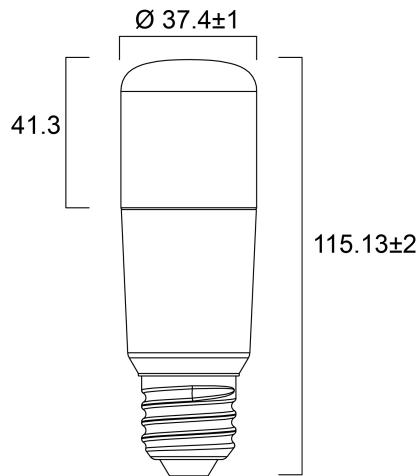

ToLEDo Stick V4 850LM 840 E27 SL

Item No: 0029562

SYLVANIA

A bright, all-around lighting solution for living rooms, wall lights, ceiling lights, compact and decorative luminaires. Quick and easy replacement of compact fluorescent, halogen or incandescent lamp. 15,000H average rated life. 85% energy savings compared to incandescent. Last 50% longer and consume 45% less energy compared to compact fluorescent integrated lamps. Omni-directional light distribution. Non-dimmable.

Technical Assets

Dimensions (mm)

Photometrics

ToLEDo Stick V4 850LM 840 E27 SL

Item No: 0029562

SYLVANIA

General data

Product name	ToLEDo Stick V4 850LM 840 E27 SL
Technology	LED
Watt (Rated) (W)	8.0
Cap/Base	E27
Fixture rating	Open
General application	Hospitality, Residential & Consumer
Operating temperature range (°C)	-20°C...+40°C
Performance ambient temperature Tq (°C)	25
ETIM Class	EC001959
E-number FI	4740968
Warranty	3 years

Lifetime data

Lifespan L70 B50	15000
Average life (Nominal) (h)	15000
Average life (Rated) (h)	15000

Physical data

Nominal Product Height (mm)	115
Nominal Product Diameter (mm)	37
Weight (kg)	0.034

ToLEDo Stick V4 850LM 840 E27 SL

Item No: 0029562

SYLVANIA

Packaging

Product EAN number	5410288295626
Packaging single length / height (cm)	5.0
Packaging single width (cm)	5.0
Packaging single depth (cm)	12.3
DUN14 (inner)	15410288295623
Units per outer package	6
Packaging outer length / height (cm)	15.4
Packaging outer width (cm)	10.3
Packaging outer depth (cm)	13.7