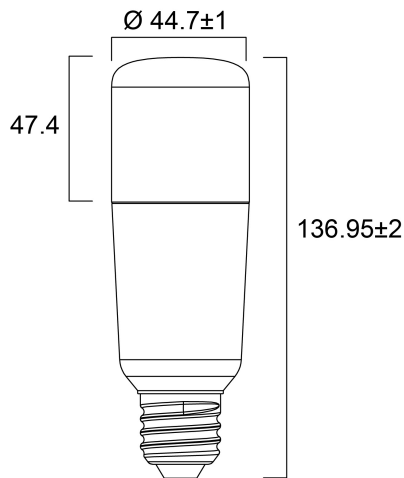

ToLEDo Stick V4 1055LM 827 E27 SL

Item No: 0029564

SYLVANIA

A bright, all-around lighting solution for living rooms, wall lights, ceiling lights, compact and decorative luminaires. Quick and easy replacement of compact fluorescent, halogen or incandescent lamp. 15,000H average rated life. 85% energy savings compared to incandescent. Last 50% longer and consume 45% less energy compared to compact fluorescent integrated lamps. Omni-directional light distribution. Non-dimmable.

Technical Assets

Dimensions (mm)

Photometrics

ToLEDo Stick V4 1055LM 827 E27 SL

Item No: 0029564

SYLVANIA

General data

Product name	ToLEDo Stick V4 1055LM 827 E27 SL
Technology	LED
Watt (Rated) (W)	10.0
Cap/Base	E27
Fixture rating	Open
General application	Hospitality, Residential & Consumer
Operating temperature range (°C)	-20°C...+40°C
Performance ambient temperature Tq (°C)	25
ETIM Class	EC001959
E-number FI	4740970
Warranty	3 years

Lifetime data

Lifespan L70 B50	15000
Average life (Nominal) (h)	15000
Average life (Rated) (h)	15000

Physical data

Nominal Product Height (mm)	137
Nominal Product Diameter (mm)	45
Weight (kg)	0.072

ToLEDo Stick V4 1055LM 827 E27 SL

Item No: 0029564

SYLVANIA

Packaging

Product EAN number	5410288295640
Packaging single length / height (cm)	5.3
Packaging single width (cm)	5.3
Packaging single depth (cm)	14.4
DUN14 (inner)	15410288295647
Units per outer package	6
Packaging outer length / height (cm)	16.4
Packaging outer width (cm)	11.1
Packaging outer depth (cm)	15.8