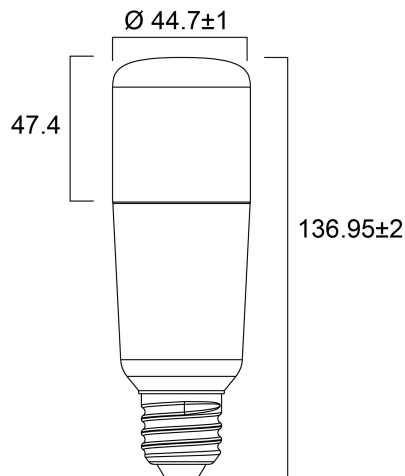

ToLEDo Stick V4 1521LM 827 E27 SL

Item No: 0029567

SYLVANIA

A bright, all-around lighting solution for living rooms, wall lights, ceiling lights, compact and decorative luminaires. Quick and easy replacement of compact fluorescent, halogen or incandescent lamp. 15,000H average rated life. 85% energy savings compared to incandescent. Last 50% longer and consume 45% less energy compared to compact fluorescent integrated lamps. Omni-directional light distribution. Non-dimmable.

Technical Assets

Dimensions (mm)

Photometrics

ToLEDo Stick V4 1521LM 827 E27 SL

Item No: 0029567

SYLVANIA

General data

Product name	ToLEDo Stick V4 1521LM 827 E27 SL
Technology	LED
Watt (Rated) (W)	14.0
Cap/Base	E27
Fixture rating	Open
General application	Hospitality, Residential & Consumer
Operating temperature range (°C)	-20°C...+40°C
Performance ambient temperature Tq (°C)	25
ETIM Class	EC001959
E-number FI	4740973
Warranty	3 years

Lifetime data

Lifespan L70 B50	15000
Average life (Nominal) (h)	15000
Average life (Rated) (h)	15000

Physical data

Nominal Product Height (mm)	137
Nominal Product Diameter (mm)	45
Weight (kg)	0.072

ToLEDo Stick V4 1521LM 827 E27 SL

Item No: 0029567

SYLVANIA

Packaging

Product EAN number	5410288295671
Packaging single length / height (cm)	5.3
Packaging single width (cm)	5.3
Packaging single depth (cm)	14.4
DUN14 (inner)	15410288295678
Units per outer package	6
Packaging outer length / height (cm)	16.4
Packaging outer width (cm)	11.1
Packaging outer depth (cm)	15.8