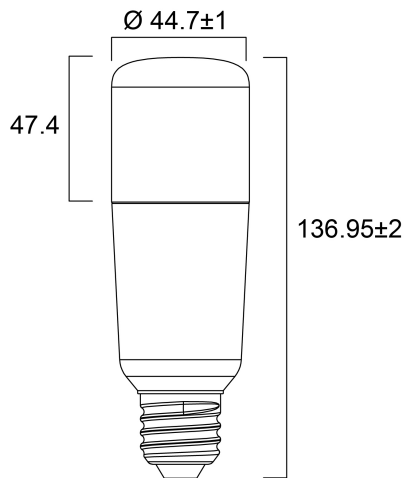

ToLEDo Stick V4 1600LM 865 E27 SL

Item No: 0029569

SYLVANIA

A bright, all-around lighting solution for living rooms, wall lights, ceiling lights, compact and decorative luminaires. Quick and easy replacement of compact fluorescent, halogen or incandescent lamp. 15,000H average rated life. 85% energy savings compared to incandescent. Last 50% longer and consume 45% less energy compared to compact fluorescent integrated lamps. Omni-directional light distribution. Non-dimmable.

Technical Assets

Dimensions (mm)

Photometrics

ToLEDo Stick V4 1600LM 865 E27 SL

Item No: 0029569

SYLVANIA

General data

Product name	ToLEDo Stick V4 1600LM 865 E27 SL
Technology	LED
Watt (Rated) (W)	14.0
Cap/Base	E27
Fixture rating	Open
General application	Hospitality, Residential & Consumer
Operating temperature range (°C)	-20°C...+40°C
Performance ambient temperature Tq (°C)	25
ETIM Class	EC001959
E-number FI	4740975
Warranty	3 years

Lifetime data

Lifespan L70 B50	15000
Average life (Nominal) (h)	15000
Average life (Rated) (h)	15000

Physical data

Nominal Product Height (mm)	137
Nominal Product Diameter (mm)	45
Weight (kg)	0.072

ToLEDo Stick V4 1600LM 865 E27 SL

Item No: 0029569

SYLVANIA

Packaging

Product EAN number	5410288295695
Packaging single length / height (cm)	5.3
Packaging single width (cm)	5.3
Packaging single depth (cm)	14.4
DUN14 (inner)	15410288295692
Units per outer package	6
Packaging outer length / height (cm)	16.4
Packaging outer width (cm)	11.1
Packaging outer depth (cm)	15.8