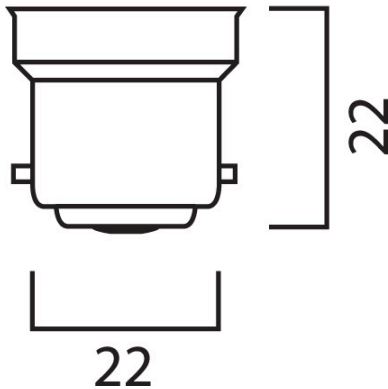

## Technical Assets

Dimensions (mm)

**B22**

Photometrics

## Physical data

Nominal Product Length (mm)	105
Nominal Product Diameter (mm)	60
Weight (kg)	0.03

## Packaging

Product EAN number	5410288295756
Packaging single length / height (cm)	6.0
Packaging single width (cm)	6.0
Packaging single depth (cm)	11.2
DUN14 (inner)	15410288295753
Units per outer package	6
Packaging outer length / height (cm)	18.8
Packaging outer width (cm)	12.7
Packaging outer depth (cm)	12.0