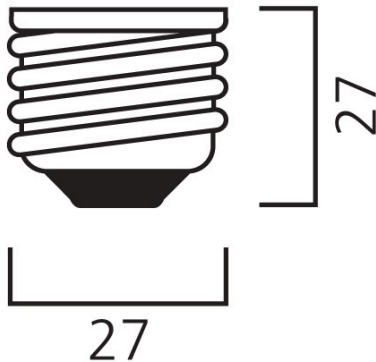

# ToLEDo GLS V7 470LM 827 E27 SL

Item No: 0029576

**SYLVANIA**

Compact and elegant design Suitable replacement for halogen, incandescent and compact fluorescent lamps Instant light at the flick of a switch Uniform light distribution Good colour rendering (CRI 80) Perfect for hotels, restaurants, lobbies, corridors, stairwells, reception areas Lower maintenance costs 15,000 hours average rated life

## Technical Assets

Dimensions (mm)

**E27**

Photometrics

## Physical data

Nominal Product Length (mm)	107
Nominal Product Diameter (mm)	60
Weight (kg)	0.03

## Packaging

Product EAN number	5410288295763
Packaging single length / height (cm)	6.0
Packaging single width (cm)	6.0
Packaging single depth (cm)	11.2
DUN14 (inner)	15410288295760
Units per outer package	6
Packaging outer length / height (cm)	18.8
Packaging outer width (cm)	12.7
Packaging outer depth (cm)	12.0