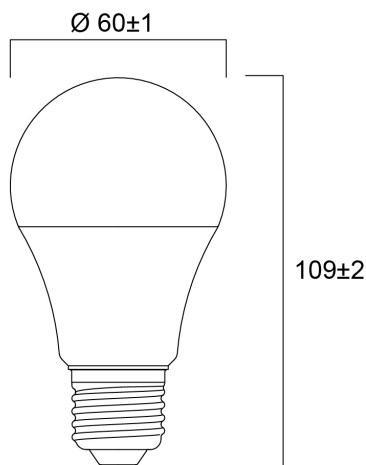

ToLEDo GLS V7 806LM 840 E27 SL

Item No: 0029585

SYLVANIA

Compact and elegant design Suitable replacement for halogen, incandescent and compact fluorescent lamps Instant light at the flick of a switch Uniform light distribution Good colour rendering (CRI 80) Perfect for hotels, restaurants, lobbies, corridors, stairwells, reception areas Lower maintenance costs 15,000 hours average rated life

Technical Assets

Dimensions (mm)

Photometrics

ToLEDo GLS V7 806LM 840 E27 SL

Item No: 0029585

SYLVANIA

General data

Product name	ToLEDo GLS V7 806LM 840 E27 SL
Technology	LED
Watt (Rated) (W)	8
Cap/Base	E27
Fixture rating	Open
General application	Hospitality, Residential & Consumer
Operating temperature range (°C)	-20°C...+40°C
Performance ambient temperature Tq (°C)	25
ETIM Class	EC001959
E-number FI	4740980
Warranty	3 years

Item No: 0029585

SYLVANIA

Packaging

Product EAN number	5410288295855
Packaging single length / height (cm)	6.0
Packaging single width (cm)	6.0
Packaging single depth (cm)	11.2
DUN14 (inner)	15410288295852
Units per outer package	6
Packaging outer length / height (cm)	19.2
Packaging outer width (cm)	12.8
Packaging outer depth (cm)	12.0