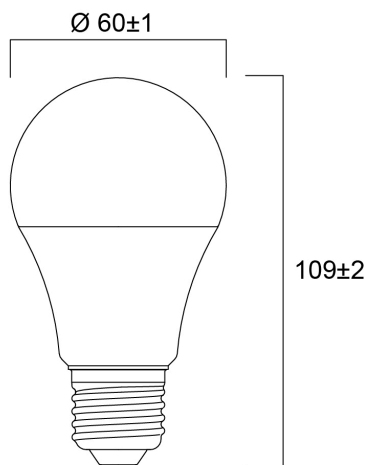

Technical Assets

Dimensions (mm)

Photometrics

ToLEDo GLS 1521LM 840 E27 SL

Item No: 0029594

SYLVANIA

General data

Product name	ToLEDo GLS 1521LM 840 E27 SL
Technology	LED
Watt (Rated) (W)	13
Cap/Base	E27
Fixture rating	Open
General application	Hospitality, Residential & Consumer
Operating temperature range (°C)	-20°C...+40°C
Performance ambient temperature Tq (°C)	25
ETIM Class	EC001959
E-number FI	4740986
Warranty	3 years

Item No: 0029594

Packaging

Product EAN number	5410288295947
Packaging single length / height (cm)	6.0
Packaging single width (cm)	6.0
Packaging single depth (cm)	12.2
DUN14 (inner)	15410288295944
Units per outer package	6
Packaging outer length / height (cm)	18.8
Packaging outer width (cm)	12.7
Packaging outer depth (cm)	13.0