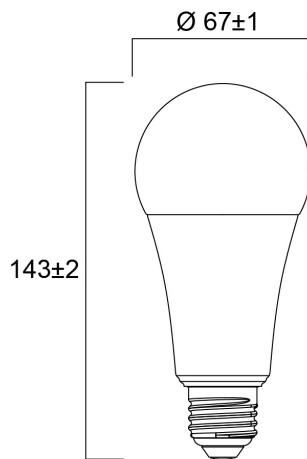

### Dimensions (mm)

## Physical data

Nominal Product Length (mm)	143
Nominal Product Diameter (mm)	67
Weight (kg)	0.083

## Packaging

Product EAN number	5410288295961
Packaging single length / height (cm)	13.2
Packaging single width (cm)	6.8
Packaging single depth (cm)	6.8
DUN14 (inner)	15410288295968
Units per outer package	6
Packaging outer length / height (cm)	14.0
Packaging outer width (cm)	21.2
Packaging outer depth (cm)	14.3