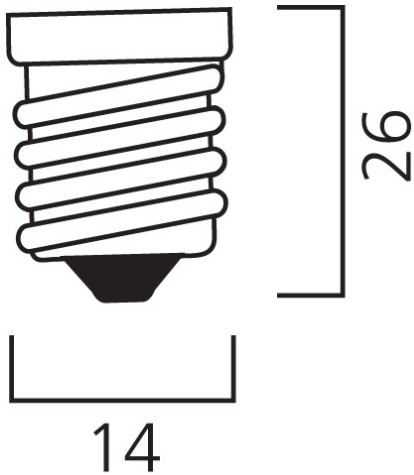

# ToLEDo Candle V7 250LM 827 E14 SL

Item No: 0029603

**SYLVANIA**

Compact and elegant design Suitable replacement for halogen, incandescent and compact fluorescent candle lamps Instant light at the flick of a switch Uniform light distribution Good colour rendering (CRI 80) Perfect for hotels, restaurants, lobbies, corridors, stairwells, reception areas Lower maintenance costs 15,000 hours average rated life

### Dimensions (mm)

## Physical data

Nominal Product Length (mm)	104
Nominal Product Diameter (mm)	35
Weight (kg)	0.018

## Packaging

Product EAN number	5410288296036
Packaging single length / height (cm)	4.5
Packaging single width (cm)	4.5
Packaging single depth (cm)	11.0
DUN14 (inner)	15410288296033
Units per outer package	6
Packaging outer length / height (cm)	14.3
Packaging outer width (cm)	9.7
Packaging outer depth (cm)	12.0