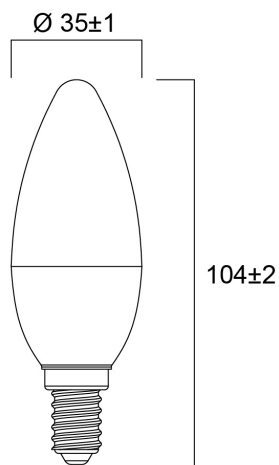

ToLEDo Candle V7 250LM 840 E14 SL

Item No: 0029604

SYLVANIA

Compact and elegant design Suitable replacement for halogen, incandescent and compact fluorescent candle lamps Instant light at the flick of a switch Uniform light distribution Good colour rendering (CRI 80) Perfect for hotels, restaurants, lobbies, corridors, stairwells, reception areas Lower maintenance costs 15,000 hours average rated life

Technical Assets

Dimensions (mm)

Photometrics

ToLEDo Candle V7 250LM 840 E14 SL

Item No: 0029604

SYLVANIA

General data

Product name	ToLEDo Candle V7 250LM 840 E14 SL
Technology	LED
Watt (Rated) (W)	2.5
Cap/Base	E14
Fixture rating	Open
General application	Education, Hospitality, Residential & Consumer
Operating temperature range (°C)	-20°C...+40°C
Performance ambient temperature Tq (°C)	25
ETIM Class	EC001959
E-number FI	4740995
Warranty	3 years

Lifetime data

Lifespan L70 B50	15000
Average life (Nominal) (h)	15000
Average life (Rated) (h)	15000

Physical data

Nominal Product Length (mm)	104
Nominal Product Diameter (mm)	35
Weight (kg)	0.018

ToLEDo Candle V7 250LM 840 E14 SL

Item No: 0029604

SYLVANIA

Packaging

Product EAN number	5410288296043
Packaging single length / height (cm)	4.5
Packaging single width (cm)	4.5
Packaging single depth (cm)	11.0
DUN14 (inner)	15410288296040
Units per outer package	6
Packaging outer length / height (cm)	14.3
Packaging outer width (cm)	9.7
Packaging outer depth (cm)	12.0