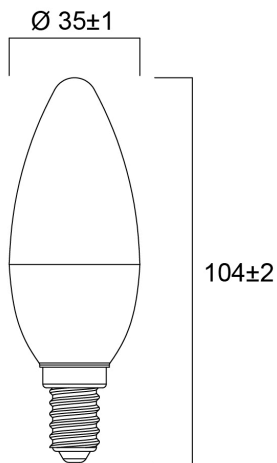

ToLEDo Candle 806LM 827 E14 SL

Item No: 0029613

SYLVANIA

Compact and elegant design. Suitable replacement for halogen, incandescent and compact fluorescent lamps. Instant light at the flick of a switch. Uniform light distribution. Good colour rendering (CRI 80). Perfect for hotels, restaurants, lobbies, corridors, stairwells, reception areas. Lower maintenance costs. 15,000 hours average rated life.

Technical Assets

Dimensions (mm)

Photometrics

ToLEDo Candle 806LM 827 E14 SL

Item No: 0029613

SYLVANIA

General data

Product name	ToLEDo Candle 806LM 827 E14 SL
Technology	LED
Watt (Rated) (W)	6.5
Cap/Base	E14
Fixture rating	Open
General application	Hospitality, Residential & Consumer
Operating temperature range (°C)	-20°C...+40°C
Performance ambient temperature Tq (°C)	25
ETIM Class	EC001959
E-number FI	4741001
Warranty	3 years

Lifetime data

Lifespan L70 B50	15000
Average life (Nominal) (h)	15000
Average life (Rated) (h)	15000

Physical data

Nominal Product Length (mm)	104
Nominal Product Diameter (mm)	35
Weight (kg)	0.018

ToLEDo Candle 806LM 827 E14 SL

Item No: 0029613

Packaging

Product EAN number	5410288296135
Packaging single length / height (cm)	4.5
Packaging single width (cm)	4.5
Packaging single depth (cm)	11.0
DUN14 (inner)	15410288296132
Units per outer package	6
Packaging outer length / height (cm)	14.3
Packaging outer width (cm)	9.7
Packaging outer depth (cm)	12.0