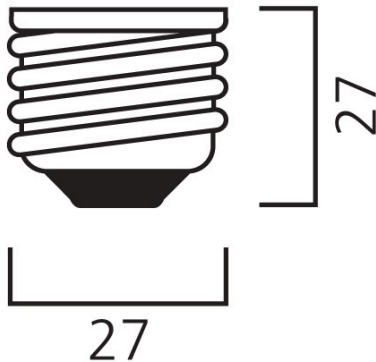

ToLEDo Candle 806LM 827 E27 SL

Item No: 0029614

SYLVANIA

Compact and elegant design. Suitable replacement for halogen, incandescent and compact fluorescent lamps. Instant light at the flick of a switch. Uniform light distribution. Good colour rendering (CRI 80). Perfect for hotels, restaurants, lobbies, corridors, stairwells, reception areas. Lower maintenance costs. 15,000 hours average rated life.

Technical Assets

Dimensions (mm)

E27

Photometrics

ToLEDo Candle 806LM 827 E27 SL

Item No: 0029614

SYLVANIA

General data

Product name	ToLEDo Candle 806LM 827 E27 SL
Technology	LED
Watt (Rated) (W)	6.5
Cap/Base	E27
Fixture rating	Open
General application	Hospitality, Residential & Consumer
Operating temperature range (°C)	-20°C...+40°C
Performance ambient temperature Tq (°C)	25
ETIM Class	EC001959
E-number FI	4741002
Warranty	3 years

Item No: 0029614

Packaging

Product EAN number	5410288296142
Packaging single length / height (cm)	4.5
Packaging single width (cm)	4.5
Packaging single depth (cm)	11.0
DUN14 (inner)	15410288296149
Units per outer package	6
Packaging outer length / height (cm)	14.3
Packaging outer width (cm)	9.7
Packaging outer depth (cm)	12.0