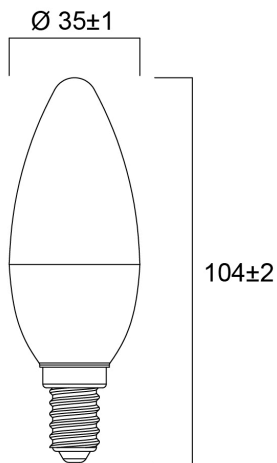

ToLEDo Candle 806LM 840 E14 SL

Item No: 0029615

SYLVANIA

Compact and elegant design. Suitable replacement for halogen, incandescent and compact fluorescent lamps. Instant light at the flick of a switch. Uniform light distribution. Good colour rendering (CRI 80). Perfect for hotels, restaurants, lobbies, corridors, stairwells, reception areas. Lower maintenance costs. 15,000 hours average rated life.

Technical Assets

Dimensions (mm)

Photometrics

ToLEDo Candle 806LM 840 E14 SL

Item No: 0029615

SYLVANIA

General data

Product name	ToLEDo Candle 806LM 840 E14 SL
Technology	LED
Watt (Rated) (W)	6.5
Cap/Base	E14
Fixture rating	Open
General application	Hospitality, Residential & Consumer
Operating temperature range (°C)	-20°C...+40°C
Performance ambient temperature Tq (°C)	25
ETIM Class	EC001959
E-number FI	4741003
Warranty	3 years

Lifetime data

Lifespan L70 B50	15000
Average life (Nominal) (h)	15000
Average life (Rated) (h)	15000

Physical data

Nominal Product Length (mm)	104
Nominal Product Diameter (mm)	35
Weight (kg)	0.018

ToLEDo Candle 806LM 840 E14 SL

Item No: 0029615

Packaging

Product EAN number	5410288296159
Packaging single length / height (cm)	4.5
Packaging single width (cm)	4.5
Packaging single depth (cm)	11.0
DUN14 (inner)	15410288296156
Units per outer package	6
Packaging outer length / height (cm)	14.3
Packaging outer width (cm)	9.7
Packaging outer depth (cm)	12.0