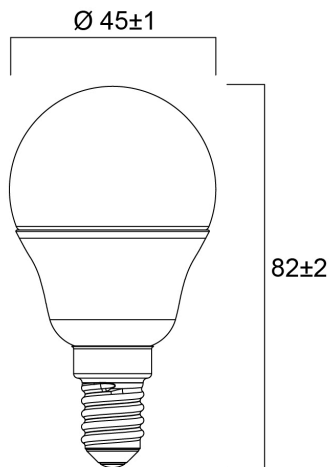

ToLEDo Ball V7 250LM 827 E14 SL

Item No: 0029618

SYLVANIA

Compact and elegant design Suitable replacement for halogen, incandescent and compact fluorescent ball lamps
Instant light at the flick of a switch Uniform light distribution Good colour rendering (CRI 80) Perfect for hotels,
restaurants, lobbies, corridors, stairwells, reception areas Lower maintenance costs 15,000 hours average rated life

Technical Assets

Dimensions (mm)

Photometrics

ToLEDo Ball V7 250LM 827 E14 SL

Item No: 0029618

SYLVANIA

General data

Product name	ToLEDo Ball V7 250LM 827 E14 SL
Technology	LED
Watt (Rated) (W)	2.5
Cap/Base	E14
Fixture rating	Open
General application	Hospitality, Residential & Consumer
Operating temperature range (°C)	-20°C...+40°C
Performance ambient temperature Tq (°C)	25
ETIM Class	EC001959
E-number FI	4741005
Warranty	3 years

Lifetime data

Lifespan L70 B50	15000
Average life (Nominal) (h)	15000
Average life (Rated) (h)	15000

Physical data

Nominal Product Length (mm)	82
Nominal Product Diameter (mm)	45
Weight (kg)	0.018

ToLEDo Ball V7 250LM 827 E14 SL

Item No: 0029618

SYLVANIA

Packaging

Product EAN number	5410288296180
Packaging single length / height (cm)	5.1
Packaging single width (cm)	5.1
Packaging single depth (cm)	9.5
DUN14 (inner)	15410288296187
Units per outer package	6
Packaging outer length / height (cm)	15.7
Packaging outer width (cm)	10.8
Packaging outer depth (cm)	10.5