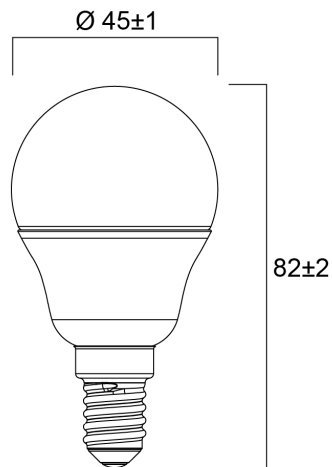

# ToLEDo Ball V7 250LM 840 E14 SL

Item No: 0029620

**SYLVANIA**

Compact and elegant design Suitable replacement for halogen, incandescent and compact fluorescent ball lamps  
Instant light at the flick of a switch Uniform light distribution Good colour rendering (CRI 80) Perfect for hotels,  
restaurants, lobbies, corridors, stairwells, reception areas Lower maintenance costs 15,000 hours average rated life

### Dimensions (mm)

## Physical data

Nominal Product Length (mm)	82
Nominal Product Diameter (mm)	45
Weight (kg)	0.018

## Packaging

Product EAN number	5410288296203
Packaging single length / height (cm)	5.1
Packaging single width (cm)	5.1
Packaging single depth (cm)	9.5
DUN14 (inner)	15410288296200
Units per outer package	6
Packaging outer length / height (cm)	15.7
Packaging outer width (cm)	10.8
Packaging outer depth (cm)	10.5