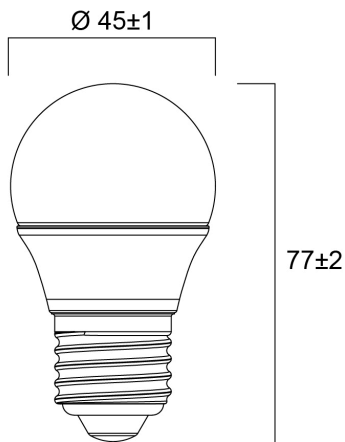

# ToLEDo Ball V7 470LM 840 E27 SL

Item No: 0029626

**SYLVANIA**

Compact and elegant design Suitable replacement for halogen, incandescent and compact fluorescent ball lamps  
Instant light at the flick of a switch Uniform light distribution Good colour rendering (CRI 80) Perfect for hotels,  
restaurants, lobbies, corridors, stairwells, reception areas Lower maintenance costs 15,000 hours average rated life

### Dimensions (mm)

## Physical data

Nominal Product Length (mm)	77
Nominal Product Diameter (mm)	45
Weight (kg)	0.019

## Packaging

Product EAN number	5410288296265
Packaging single length / height (cm)	5.1
Packaging single width (cm)	5.1
Packaging single depth (cm)	9.5
DUN14 (inner)	15410288296262
Units per outer package	6
Packaging outer length / height (cm)	15.7
Packaging outer width (cm)	10.8
Packaging outer depth (cm)	10.5