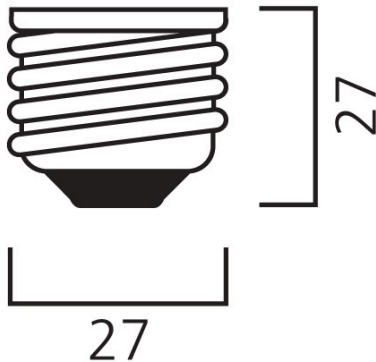

ToLEDo Ball V7 470LM 865 E27 SL

Item No: 0029628

SYLVANIA

Compact and elegant design Suitable replacement for halogen, incandescent and compact fluorescent ball lamps Instant light at the flick of a switch Uniform light distribution Good colour rendering (CRI 80) Perfect for hotels, restaurants, lobbies, corridors, stairwells, reception areas Lower maintenance costs 15,000 hours average rated life

Technical Assets

Dimensions (mm)

E27

Photometrics

ToLEDo Ball V7 470LM 865 E27 SL

Item No: 0029628

SYLVANIA

General data

Product name	ToLEDo Ball V7 470LM 865 E27 SL
Technology	LED
Watt (Rated) (W)	4.5
Cap/Base	E27
Fixture rating	Open
General application	Hospitality, Residential & Consumer
Operating temperature range (°C)	-20°C...+40°C
Performance ambient temperature Tq (°C)	25
ETIM Class	EC001959
E-number FI	4741014
Warranty	3 years

Item No: 0029628

SYLVANIA

Packaging

Product EAN number	5410288296289
Packaging single length / height (cm)	5.1
Packaging single width (cm)	5.1
Packaging single depth (cm)	9.5
DUN14 (inner)	15410288296286
Units per outer package	6
Packaging outer length / height (cm)	15.7
Packaging outer width (cm)	10.8
Packaging outer depth (cm)	10.5