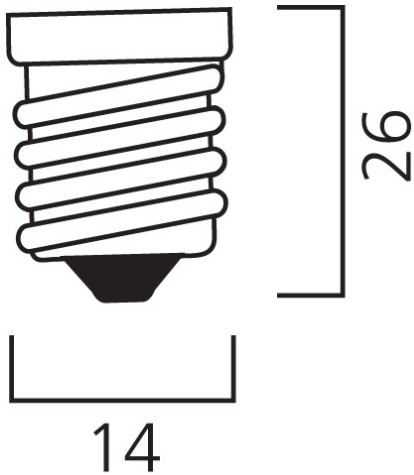

ToLEDo Ball 806LM 840 E14 SL

Item No: 0029632

SYLVANIA

Compact and elegant design. Suitable replacement for halogen, incandescent and compact fluorescent lamps. Instant light at the flick of a switch. Uniform light distribution. Good colour rendering (CRI 80). Perfect for hotels, restaurants, lobbies, corridors, stairwells, reception areas. Lower maintenance costs. 15,000 hours average rated life.

Technical Assets

Dimensions (mm)

Photometrics

ToLEDo Ball 806LM 840 E14 SL

Item No: 0029632

SYLVANIA

General data

Product name	ToLEDo Ball 806LM 840 E14 SL
Technology	LED
Watt (Rated) (W)	6.5
Cap/Base	E14
Fixture rating	Open
General application	Hospitality, Residential & Consumer
Operating temperature range (°C)	-20°C...+40°C
Performance ambient temperature Tq (°C)	25
ETIM Class	EC001959
E-number FI	4741017
Warranty	3 years

Lifetime data

Lifespan L70 B50	15000
Average life (Nominal) (h)	15000
Average life (Rated) (h)	15000

Physical data

Nominal Product Length (mm)	82
Nominal Product Diameter (mm)	45
Weight (kg)	0.018

ToLEDo Ball 806LM 840 E14 SL

Item No: 0029632

Packaging

Product EAN number	5410288296326
Packaging single length / height (cm)	5.1
Packaging single width (cm)	5.1
Packaging single depth (cm)	9.5
DUN14 (inner)	15410288296323
Units per outer package	6
Packaging outer length / height (cm)	15.7
Packaging outer width (cm)	10.8
Packaging outer depth (cm)	10.5