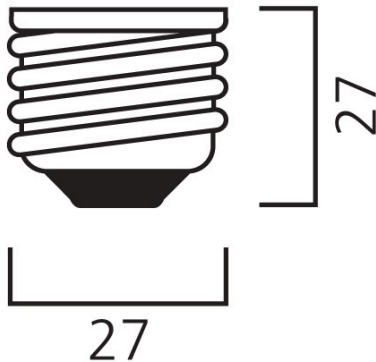

# ToLEDo Ball 806LM 840 E27 SL

Item No: 0029633

**SYLVANIA**

Compact and elegant design. Suitable replacement for halogen, incandescent and compact fluorescent lamps. Instant light at the flick of a switch. Uniform light distribution. Good colour rendering (CRI 80). Perfect for hotels, restaurants, lobbies, corridors, stairwells, reception areas. Lower maintenance costs. 15,000 hours average rated life.

## Technical Assets

Dimensions (mm)

**E27**

Photometrics

## Physical data

Nominal Product Length (mm)	77
Nominal Product Diameter (mm)	45
Weight (kg)	0.019

## Packaging

Product EAN number	5410288296333
Packaging single length / height (cm)	5.1
Packaging single width (cm)	5.1
Packaging single depth (cm)	9.5
DUN14 (inner)	15410288296330
Units per outer package	6
Packaging outer length / height (cm)	15.7
Packaging outer width (cm)	10.8
Packaging outer depth (cm)	10.5