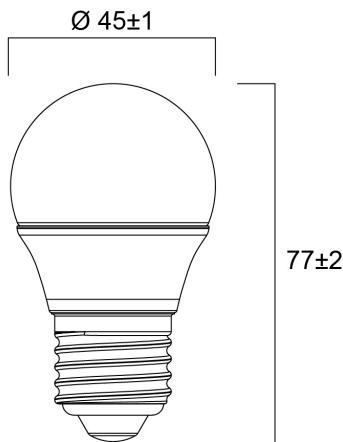

# ToLEDo Ball 806LM 865 E27 SL

Item No: 0029635

**SYLVANIA**

Compact and elegant design. Suitable replacement for halogen, incandescent and compact fluorescent lamps. Instant light at the flick of a switch. Uniform light distribution. Good colour rendering (CRI 80). Perfect for hotels, restaurants, lobbies, corridors, stairwells, reception areas. Lower maintenance costs. 15,000 hours average rated life.

### Dimensions (mm)

## Physical data

Nominal Product Length (mm)	77
Nominal Product Diameter (mm)	45
Weight (kg)	0.019

## Packaging

Product EAN number	5410288296357
Packaging single length / height (cm)	5.1
Packaging single width (cm)	5.1
Packaging single depth (cm)	9.5
DUN14 (inner)	15410288296354
Units per outer package	6
Packaging outer length / height (cm)	15.7
Packaging outer width (cm)	10.8
Packaging outer depth (cm)	10.5