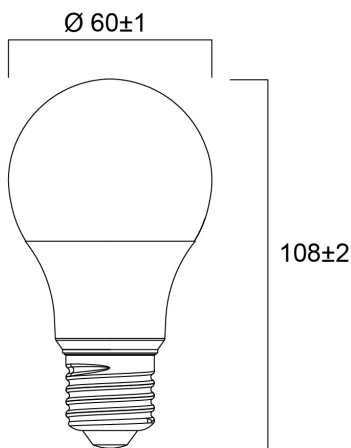

ToLEDo GLS 806LM 827 E27 SL4

Item No: 0029637

SYLVANIA

Compact and elegant design Suitable replacement for halogen, incandescent and compact fluorescent lamps Instant light at the flick of a switch Uniform light distribution Good colour rendering (CRI 80) Perfect for hotels, restaurants, lobbies, corridors, stairwells, reception areas Lower maintenance costs 12,000 hours average rated life

Technical Assets

Dimensions (mm)

Photometrics

ToLEDo GLS 806LM 827 E27 SL4

Item No: 0029637

SYLVANIA

General data

Product name	ToLEDo GLS 806LM 827 E27 SL4
Technology	LED
Watt (Rated) (W)	8
Cap/Base	E27
Fixture rating	Open
General application	Residential & Consumer
Operating temperature range (°C)	-20°C...+40°C
Performance ambient temperature Tq (°C)	25
ETIM Class	EC001959
Warranty	2 years

Lifetime data

Lifespan L70 B50	12000
Average life (Nominal) (h)	15000
Average life (Rated) (h)	15000

Physical data

Nominal Product Length (mm)	107
Nominal Product Diameter (mm)	60
Weight (kg)	0.114

ToLEDo GLS 806LM 827 E27 SL4

Item No: 0029637

Packaging

Product EAN number	5410288296371
Packaging single length / height (cm)	21.2
Packaging single width (cm)	6.1
Packaging single depth (cm)	11.2
DUN14 (inner)	15410288296378
Units per outer package	6
Packaging outer length / height (cm)	37.9
Packaging outer width (cm)	22.1
Packaging outer depth (cm)	12.4