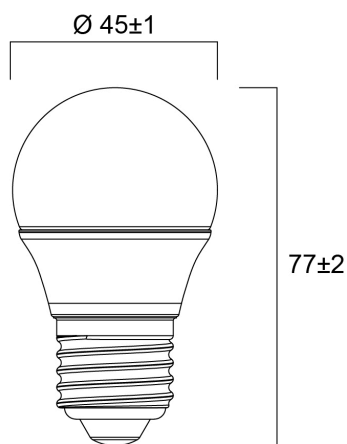

# ToLEDo Ball 470LM 827 E27 SL4

Item No: 0029648

**SYLVANIA**

Compact and elegant design Suitable replacement for halogen, incandescent and compact fluorescent lamps Instant light at the flick of a switch Uniform light distribution Good colour rendering (CRI 80) Perfect for hotels, restaurants, lobbies, corridors, stairwells, reception areas Lower maintenance costs 12,000 hours average rated life

### Dimensions (mm)

## Physical data

Nominal Product Length (mm)	77
Nominal Product Diameter (mm)	45
Weight (kg)	0.08

## Packaging

Product EAN number	5410288296487
Packaging single length / height (cm)	19.0
Packaging single width (cm)	4.6
Packaging single depth (cm)	9.5
DUN14 (inner)	15410288296484
Units per outer package	6
Packaging outer length / height (cm)	28.8
Packaging outer width (cm)	19.7
Packaging outer depth (cm)	10.3