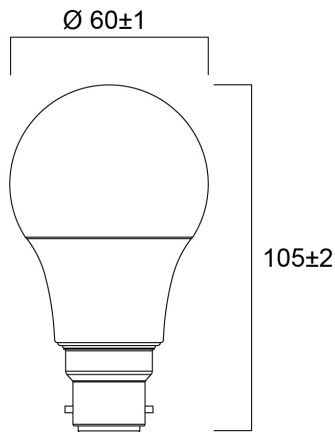

### Dimensions (mm)

## Physical data

Nominal Product Length (mm)	105
Nominal Product Diameter (mm)	60
Weight (kg)	0.32

## Packaging

Product EAN number	5410288296494
Packaging single length / height (cm)	26.6
Packaging single width (cm)	12.0
Packaging single depth (cm)	11.2
DUN14 (inner)	15410288296491
Units per outer package	6
Packaging outer length / height (cm)	37.8
Packaging outer width (cm)	27.7
Packaging outer depth (cm)	24.2