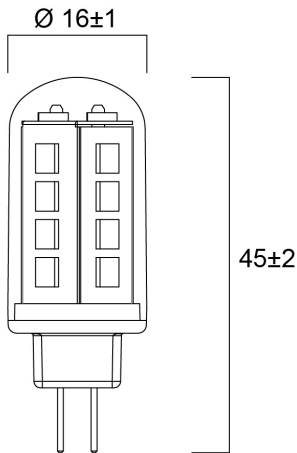

Technical Assets

Dimensions (mm)

Photometrics

ToLEDo G4 220LM 865 SL

Item No: 0029657

SYLVANIA

General data

Product name	ToLEDo G4 220LM 865 SL
Technology	LED
Watt (Rated) (W)	1.9
Fixture rating	Open
General application	Hospitality, Museums & Galleries, Residential & Consumer, Retail
Operating temperature range (°C)	-20°C...+40°C
Performance ambient temperature Tq (°C)	25
ETIM Class	EC001959
E-number FI	4741128
Warranty	3 years

Lifetime data

Lifespan L70 B50	15000
Average life (Nominal) (h)	15000
Average life (Rated) (h)	15000

Physical data

Nominal Product Length (mm)	45
Nominal Product Diameter (mm)	16
Weight (kg)	0.008

Packaging

Product EAN number	5410288296579
Packaging single length / height (cm)	6.1
Packaging single width (cm)	5.1
Packaging single depth (cm)	8.2
DUN14 (inner)	15410288296576
Units per outer package	6
Packaging outer length / height (cm)	19.7
Packaging outer width (cm)	11.3
Packaging outer depth (cm)	9.6