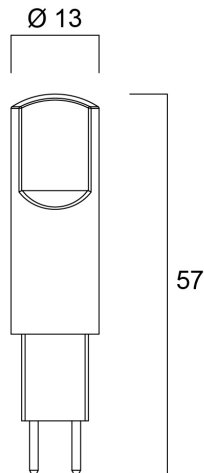

Technical Assets

Dimensions (mm)

Photometrics

ToLEDo GY6.35 300LM 865 SL

Item No: 0029663

SYLVANIA

General data

Product name	ToLEDo GY6.35 300LM 865 SL
Technology	LED
Watt (Rated) (W)	2.4
Cap/Base	GY6.35
Fixture rating	Open
General application	Hospitality, Museums & Galleries, Residential & Consumer, Retail
Operating temperature range (°C)	-20°C...+40°C
Performance ambient temperature Tq (°C)	25
ETIM Class	EC001959
E-number FI	4741134
Warranty	3 years

Lifetime data

Lifespan L70 B50	15000
Average life (Nominal) (h)	15000
Average life (Rated) (h)	15000

Physical data

Nominal Product Length (mm)	57
Nominal Product Diameter (mm)	13
Weight (kg)	0.033

ToLEDo GY6.35 300LM 865 SL

Item No: 0029663

Packaging

Product EAN number	5410288296630
Packaging single length / height (cm)	6.1
Packaging single width (cm)	5.1
Packaging single depth (cm)	8.2
DUN14 (inner)	15410288296637
Units per inner package	6
Packaging inner length / height (cm)	16.4
Packaging inner width (cm)	13.2
Packaging inner depth (cm)	9.3
DUN14 (outer)	25410288296634
Units per outer package	48
Packaging outer length / height (cm)	34.6
Packaging outer width (cm)	28.2
Packaging outer depth (cm)	20.8