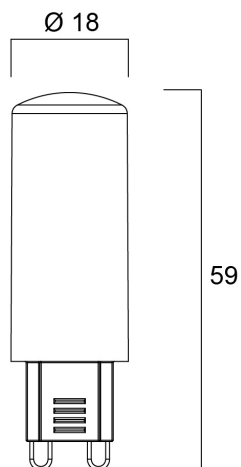

ToLEDo G9 600LM 827 SL

Item No: 0029673

SYLVANIA

LED retrofit replacement for halogen G9 mains voltage capsules High lumen output - 600lm Omni-directional light distribution 600lm = 45W halogen G9 lamp 89% energy saving Non-dimmable Suitable for chandeliers, interior display, shop windows, decorative and general lighting applications

Technical Assets

Dimensions (mm)

Photometrics

ToLEDo G9 600LM 827 SL

Item No: 0029673

SYLVANIA

General data

Product name	ToLEDo G9 600LM 827 SL
Technology	LED
Watt (Rated) (W)	4.8
Cap/Base	G9
Fixture rating	Open
General application	Hospitality, Residential & Consumer
Operating temperature range (°C)	-20°C...+40°C
Performance ambient temperature Tq (°C)	25
ETIM Class	EC001959
E-number FI	4741145
Warranty	3 years

Lifetime data

Lifespan L70 B50	15000
Average life (Nominal) (h)	15000
Average life (Rated) (h)	15000

Physical data

Nominal Product Length (mm)	59
Nominal Product Diameter (mm)	18
Weight (kg)	0.04

ToLEDo G9 600LM 827 SL

Item No: 0029673

Packaging

Product EAN number	5410288296739
Packaging single length / height (cm)	6.1
Packaging single width (cm)	5.1
Packaging single depth (cm)	8.2
DUN14 (inner)	15410288296736
Units per inner package	6
Packaging inner length / height (cm)	16.4
Packaging inner width (cm)	13.2
Packaging inner depth (cm)	9.3
DUN14 (outer)	25410288296733
Units per outer package	48
Packaging outer length / height (cm)	34.6
Packaging outer width (cm)	28.2
Packaging outer depth (cm)	20.8