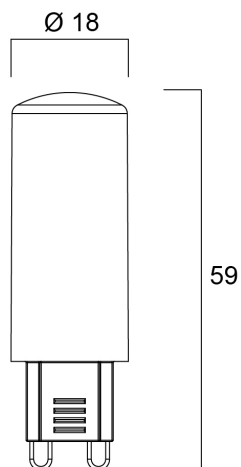

ToLEDo G9 350LM DIM 840 SL

Item No: 0029675

SYLVANIA

LED dimmable retrofit replacement for halogen G9 mains voltage capsules Compact design Omni-directional light distribution 350lm = 32W halogen G9 lamp High lumen efficacy: 109lm/W 85% energy saving Dimmable Suitable for chandeliers, interior display, shop windows, decorative and general lighting applications

Technical Assets

Dimensions (mm)

Photometrics

ToLEDo G9 350LM DIM 840 SL

Item No: 0029675

SYLVANIA

General data

Product name	ToLEDo G9 350LM DIM 840 SL
Technology	LED
Watt (Rated) (W)	3.2
Fixture rating	Open
General application	Hospitality, Museums & Galleries, Residential & Consumer, Retail
Operating temperature range (°C)	-20°C...+40°C
Performance ambient temperature Tq (°C)	25
ETIM Class	EC001959
E-number FI	4741136
Warranty	3 years

Lifetime data

Lifespan L70 B50	15000
Average life (Nominal) (h)	15000
Average life (Rated) (h)	15000

Physical data

Nominal Product Length (mm)	59
Nominal Product Diameter (mm)	18
Weight (kg)	0.04

ToLEDo G9 350LM DIM 840 SL

Item No: 0029675

Packaging

Product EAN number	5410288296753
Packaging single length / height (cm)	6.1
Packaging single width (cm)	5.1
Packaging single depth (cm)	8.2
DUN14 (inner)	15410288296750
Units per inner package	6
Packaging inner length / height (cm)	16.4
Packaging inner width (cm)	13.2
Packaging inner depth (cm)	9.3
DUN14 (outer)	25410288296757
Units per outer package	48
Packaging outer length / height (cm)	34.6
Packaging outer width (cm)	28.2
Packaging outer depth (cm)	20.8