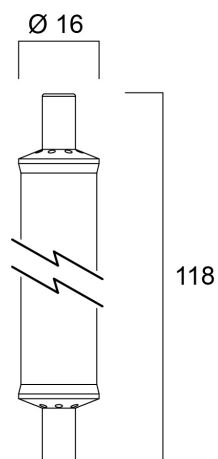

ToLEDo Retro R7s 118MM 850LM 840 SL

Item No: 0029685

SYLVANIA

ToLEDo R7s is a retrofit replacement for traditional halogen double-ended linear R7s lamps. The slim design and glass construction give the same look and feel of traditional halogen R7s lamp. Omni-directional light distribution. High lumen efficacy. Lumen output: 850lm. 85% energy saving. Length: 118mm. Non-Dimmable. 15,000 hours average rated life. Ideal for domestic and commercial applications.

Technical Assets

Dimensions (mm)

Photometrics

ToLEDo Retro R7s 118MM 850LM 840 SL

Item No: 0029685

SYLVANIA

General data

Product name	ToLEDo Retro R7s 118MM 850LM 840 SL
Technology	LED
Watt (Rated) (W)	7.7
Cap/Base	R7s
Fixture rating	Open
General application	Hospitality, Residential & Consumer
Operating temperature range (°C)	-20°C...+45°C
Performance ambient temperature Tq (°C)	25
ETIM Class	EC001959
E-number FI	4741122
Warranty	3 years

Lifetime data

Lifespan L70 B50	15000
Average life (Nominal) (h)	15000
Average life (Rated) (h)	15000

Physical data

Nominal Product Length (mm)	118
Nominal Product Diameter (mm)	17
Weight (kg)	0.013

ToLEDo Retro R7s 118MM 850LM 840 SL

Item No: 0029685

Packaging

Product EAN number	5410288296852
Packaging single length / height (cm)	12.0
Packaging single width (cm)	4.5
Packaging single depth (cm)	4.5
DUN14 (inner)	15410288296859
Units per outer package	6
Packaging outer length / height (cm)	14.3
Packaging outer width (cm)	9.7
Packaging outer depth (cm)	13.0