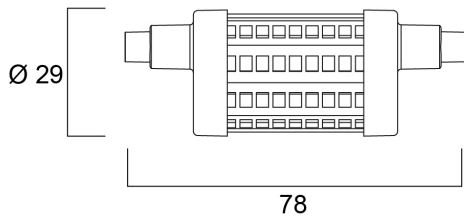

# ToLEDo R7S 78MM 1055LM DIM 827 SL

Item No: 0029686

**SYLVANIA**

ToLEDo R7s is a retrofit replacement for traditional halogen double-ended linear R7s lamps Omni-directional light distribution High lumen efficacy Lumen output: 1055lm 85% energy saving Robust construction Length: 78mm Dimmable 25,000 hours average rated life Ideal for domestic and commercial applications

### Dimensions (mm)

## Physical data

Nominal Product Length (mm)	78
Nominal Product Diameter (mm)	29
Weight (kg)	0.05

## Packaging

Product EAN number	5410288296869
Packaging single length / height (cm)	4.8
Packaging single width (cm)	4.8
Packaging single depth (cm)	8.5
DUN14 (inner)	15410288296866
Units per outer package	6
Packaging outer length / height (cm)	15.5
Packaging outer width (cm)	10.5
Packaging outer depth (cm)	9.5