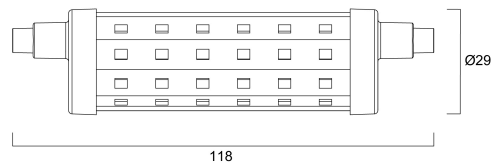

ToLEDo R7S 118MM 1521LM 827 SL

Item No: 0029687

SYLVANIA

ToLEDo R7s is a retrofit replacement for traditional halogen double-ended linear R7s lamps. Omni-directional light distribution. High lumen efficacy. Lumen output: 1521lm. 85% energy saving. Robust construction. Length: 118mm. Non-dimmable. 15,000 hours average rated life. Ideal for domestic and commercial applications.

Technical Assets

Dimensions (mm)

Photometrics

ToLEDo R7S 118MM 1521LM 827 SL

Item No: 0029687

SYLVANIA

General data

Product name	ToLEDo R7S 118MM 1521LM 827 SL
Technology	LED
Watt (Rated) (W)	11
Cap/Base	R7s
Fixture rating	Open
General application	Hospitality, Retail, Logistics & Industry, Residential & Consumer, Museums & Galleries, Education
Operating temperature range (°C)	-20°C...+40°C
Performance ambient temperature Tq (°C)	25
ETIM Class	EC001959
E-number FI	4741124
Warranty	3 years

Product EAN number	5410288296876
Packaging single length / height (cm)	4.8
Packaging single width (cm)	4.8
Packaging single depth (cm)	12.5
DUN14 (inner)	15410288296873
Units per outer package	6
Packaging outer length / height (cm)	15.5
Packaging outer width (cm)	10.5
Packaging outer depth (cm)	13.5