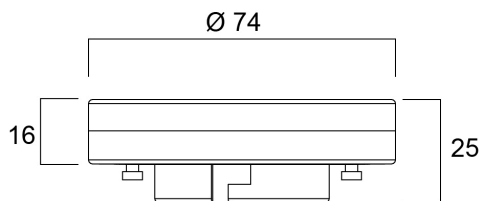

Technical Assets

Dimensions (mm)

Photometrics

ToLEDo MicroLynx V2 650LM 840 SL

Item No: 0029697

SYLVANIA

General data

Product name	ToLEDo MicroLynx V2 650LM 840 SL
Technology	LED
Watt (Rated) (W)	6.5
Cap/Base	GX53
Fixture rating	Open
General application	Hospitality, Residential & Consumer
Operating temperature range (°C)	-20°C...+40°C
Performance ambient temperature Tq (°C)	25
ETIM Class	EC001959
E-number FI	4741149
Warranty	3 years

Item No: 0029697

SYLVANIA

Packaging

Product EAN number	5410288296975
Packaging single length / height (cm)	7.6
Packaging single width (cm)	2.7
Packaging single depth (cm)	7.6
DUN14 (inner)	15410288296972
Units per outer package	6
Packaging outer length / height (cm)	16.0
Packaging outer width (cm)	9.0
Packaging outer depth (cm)	8.4