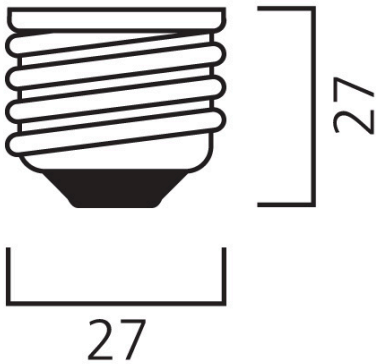

TOLEDO STICK 470LM 827 E27 SL

Item No: 0029923

SYLVANIA

- A bright, all-around lighting solution for living rooms, wall lights, ceiling lights, compact and decorative luminaires
- Quick and easy replacement of 40W incandescent lamp • 15,000H average rated life – last 15X longer than incandescent/halogen lamps • 87% energy savings compared to incandescent • Last 50% longer and consume 45% less energy compared to compact fluorescent integrated lamps • A+ energy rating • 94 lm/W • Omni-directional light distribution • Non-dimmable

Technical Assets

Dimensions (mm)

E27

Photometrics

TOLEDO STICK 470LM 827 E27 SL

Item No: 0029923

SYLVANIA

General data

Product name	TOLEDO STICK 470LM 827 E27 SL
Technology	LED
Watt (Rated) (W)	6
Cap/Base	E27
Fixture rating	Open
General application	Hospitality, Residential & Consumer
Performance ambient temperature Tq (°C)	25
ETIM Class	EC001959
E-number FI	4740644
Warranty	3 years

Lifetime data

Average life (Nominal) (h)	15000
Average life (Rated) (h)	15000

Physical data

Nominal Product Length (mm)	112
Nominal Product Diameter (mm)	37
Weight (kg)	0.042

Packaging

Product EAN number	5410288299235
Packaging single length / height (cm)	11.7
Packaging single width (cm)	4.0
Packaging single depth (cm)	4.0
DUN14 (inner)	15410288299232
Units per inner package	10
Packaging inner length / height (cm)	21.5
Packaging inner width (cm)	9.0
Packaging inner depth (cm)	13.5
DUN14 (outer)	25410288299239
Units per outer package	60
Packaging outer length / height (cm)	29.2
Packaging outer width (cm)	23.0
Packaging outer depth (cm)	30.0