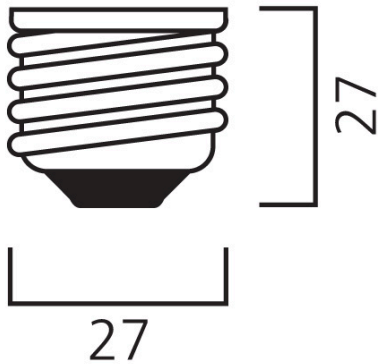

TOLEDO STICK 810LM 827 E27 SL

Item No: 0029924

SYLVANIA

- A bright, all-around lighting solution for living rooms, wall lights, ceiling lights, compact and decorative luminaires
- Quick and easy replacement of 40W incandescent lamp • 15,000H average rated life – last 15X longer than incandescent/halogen lamps • 85% energy savings compared to incandescent • Last 50% longer and consume 45% less energy compared to compact fluorescent integrated lamps • A+ energy rating - up to 90 lm/W • Omni-directional light distribution • Non-dimmable

Technical Assets

Dimensions (mm)

E27

Photometrics

TOLEDO STICK 810LM 827 E27 SL

Item No: 0029924

SYLVANIA

General data

Product name	TOLEDO STICK 810LM 827 E27 SL
Technology	LED
Watt (Rated) (W)	9
Cap/Base	E27
Fixture rating	Open
General application	Hospitality, Residential & Consumer
Performance ambient temperature Tq (°C)	25
ETIM Class	EC001959
E-number FI	4740645
Warranty	3 years

Lifetime data

Average life (Nominal) (h)	15000
Average life (Rated) (h)	15000

Physical data

Nominal Product Length (mm)	112
Nominal Product Diameter (mm)	37
Weight (kg)	0.042

Packaging

Product EAN number	5410288299242
Packaging single length / height (cm)	11.7
Packaging single width (cm)	4.0
Packaging single depth (cm)	4.0
DUN14 (inner)	15410288299249
Units per inner package	10
Packaging inner length / height (cm)	21.5
Packaging inner width (cm)	9.0
Packaging inner depth (cm)	13.5
DUN14 (outer)	25410288299246
Units per outer package	60
Packaging outer length / height (cm)	29.2
Packaging outer width (cm)	23.0
Packaging outer depth (cm)	30.0