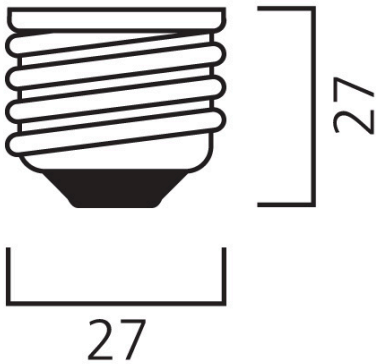

TOLEDO STICK 1055LM 827 E27 SL

Item No: 0029925

SYLVANIA

- A bright, all-around lighting solution for living rooms, wall lights, ceiling lights, compact and decorative luminaires
- Quick and easy replacement of 75W incandescent lamp • 15,000H average rated life – last 15X longer than incandescent/halogen lamps • 85% energy savings compared to incandescent • Last 50% longer and consume 45% less energy compared to compact fluorescent integrated lamps • A+ energy rating - up to 96 lm/W • Omni-directional light distribution • Non-dimmable

Technical Assets

Dimensions (mm)

E27

Photometrics

TOLEDO STICK 1055LM 827 E27 SL

Item No: 0029925

SYLVANIA

General data

Product name	TOLEDO STICK 1055LM 827 E27 SL
Technology	LED
Watt (Rated) (W)	11
Cap/Base	E27
Fixture rating	Open
General application	Hospitality, Residential & Consumer
Performance ambient temperature Tq (°C)	25
ETIM Class	EC001959
E-number FI	4740646
Warranty	3 years

Lifetime data

Average life (Nominal) (h)	15000
Average life (Rated) (h)	15000

Physical data

Nominal Product Length (mm)	133
Nominal Product Diameter (mm)	45
Weight (kg)	0.07

Packaging

Product EAN number	5410288299259
Packaging single length / height (cm)	13.7
Packaging single width (cm)	4.7
Packaging single depth (cm)	4.7
DUN14 (inner)	15410288299256
Units per inner package	10
Packaging inner length / height (cm)	25.0
Packaging inner width (cm)	10.5
Packaging inner depth (cm)	15.5
DUN14 (outer)	25410288299253
Units per outer package	60
Packaging outer length / height (cm)	34.0
Packaging outer width (cm)	26.5
Packaging outer depth (cm)	34.0