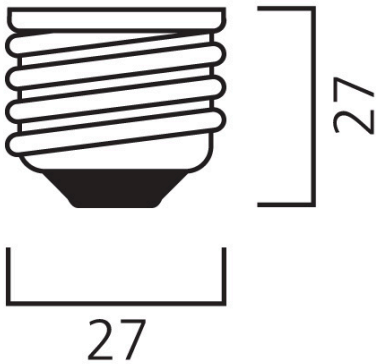

# TOLEDO STICK 1150LM 840 E27 SL

Item No: 0029929

**SYLVANIA**

- A bright, all-around lighting solution for living rooms, wall lights, ceiling lights, compact and decorative luminaires
- Quick and easy replacement of 75W incandescent lamp • 15,000H average rated life – last 15X longer than incandescent/halogen lamps • 85% energy savings compared to incandescent • Last 50% longer and consume 45% less energy compared to compact fluorescent integrated lamps • A+ energy rating - up to 105 lm/W • Omni-directional light distribution • Non-dimmable

## Technical Assets

Dimensions (mm)

**E27**

Photometrics

## Physical data

Nominal Product Length (mm)	133
Nominal Product Diameter (mm)	45
Weight (kg)	0.07

## Packaging

Product EAN number	5410288299297
Packaging single length / height (cm)	13.7
Packaging single width (cm)	4.7
Packaging single depth (cm)	4.7
DUN14 (inner)	15410288299294
Units per inner package	10
Packaging inner length / height (cm)	25.0
Packaging inner width (cm)	10.5
Packaging inner depth (cm)	15.5
DUN14 (outer)	25410288299291
Units per outer package	60
Packaging outer length / height (cm)	34.0
Packaging outer width (cm)	26.5
Packaging outer depth (cm)	34.0