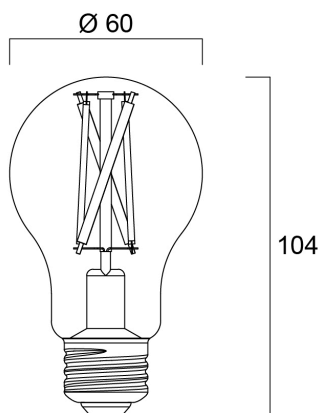

ToLEDo RT GLS ST 1055LM 827 E27 SL

Item No: 0029992

SYLVANIA

- Perfect for decorative and general lighting applications and creates a warm ambiance similar to traditional lamps
- Same look, size and functionality as incandescent lamps
- Omni-directional light distribution
- A++ energy rating
- Suitable replacement for incandescent and halogen lamps
- Gives same sparkling light effect as incandescent lamp
- Dimensionally identical to incandescent lamps - fits all fixtures
- Environment friendly - no mercury and lower CO2 emissions

Technical Assets

Dimensions (mm)

Photometrics

ToLEDo RT GLS ST 1055LM 827 E27 SL

Item No: 0029992

SYLVANIA

General data

Product name	ToLEDo RT GLS ST 1055LM 827 E27 SL
Technology	LED
Watt (Rated) (W)	8
Cap/Base	E27
Fixture rating	Open
General application	Hospitality, Residential & Consumer
Performance ambient temperature Tq (°C)	25
ETIM Class	EC001959
E-number FI	4740755
Warranty	3 years

Lifetime data

Average life (Nominal) (h)	15000
Average life (Rated) (h)	15000

Physical data

Nominal Product Length (mm)	104
Nominal Product Diameter (mm)	60
Weight (kg)	0.032

Packaging

Product EAN number	5410288299921
Packaging single length / height (cm)	11.4
Packaging single width (cm)	6.4
Packaging single depth (cm)	6.4
DUN14 (inner)	15410288299928
Units per inner package	6
Packaging inner length / height (cm)	20.3
Packaging inner width (cm)	13.7
Packaging inner depth (cm)	13.2
DUN14 (outer)	25410288299925
Units per outer package	60
Packaging outer length / height (cm)	71.5
Packaging outer width (cm)	21.5
Packaging outer depth (cm)	29.1